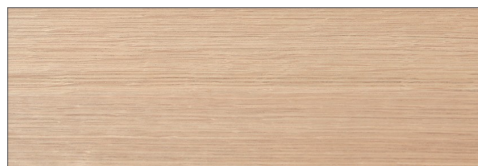

theEDITH

Interior Finishes
Option 1

Wall Color- Amazing Gray
Ceiling Color- Snowbound
Sherwin Williams

Master Shower Floor,
Accent tile +Surround

Master Shower Floor,
Accent tile +Surround

Bathroom Floor
Exhibition Dark Grey
EX04 (unpolished)

the EDITH

Interior Finishes
Option 2

Wall/Ceiling Paint
Snowbound

Backsplash Dal Tile
Marble
Attache Calcatta

Shower Floor

Master Shower
Accent tile
+Surround

Bathroom Floor
Exhibition Dark Grey
(unpolished)

Wood Flooring
Mohawk Silvius Tentree Sand

White Quartz Countertop

Cabinets + Doors
Rift cut white oak

Mohawk Suburbia- 979 Ancient
Marble