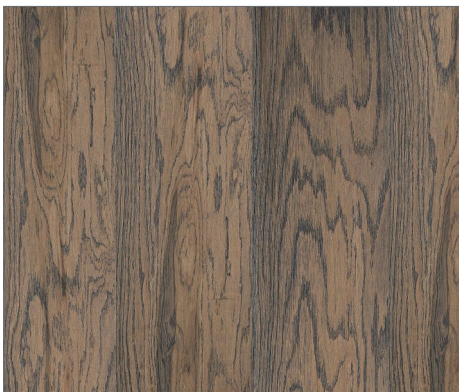

theEDITH

Interior Finishes
Option 1

Wall Color- Amazing Gray
Ceiling Color- Snowbound
Sherwin Williams

Master Shower Floor,
Accent tile +Surround

Master Shower Floor,
Accent tile +Surround

Bathroom Floor
Exhibition Dark Grey
EX04 (unpolished)

Wood Flooring
Mohawk Silvius Sedona 26

Diamond Chip Quartz

Upper Cabinets
Walnut

Base cabinets +
Island
High Gloss White

Mohawk Suburbia- 979 Ancient
Marble

c.w.
URBAN

builtbycw.com | (866) 744-CITY

theEDITH | 1710 S. West Temple, Salt Lake City, Utah

the EDITH

Interior Finishes
Option 2

Wall/Ceiling Paint
Snowbound

Backsplash Dal Tile
Marble
Attache Calcatta

Shower Floor

Master Shower
Accent tile
+Surround

Bathroom Floor
Exhibition Dark Grey
(unpolished)