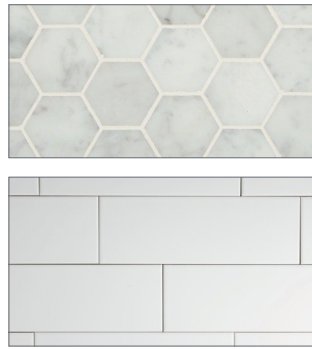

theEDITH

Interior Finishes
Option 1

Wall Color- Amazing Gray
Ceiling Color- Snowbound
Sherwin Williams

Master Shower Floor,
Accent tile +Surround

Master Shower Floor,
Accent tile +Surround

Bathroom Floor
Exhibition Dark Grey
EX04 (unpolished)

Wood Flooring
Mohawk Silvius Sedona 26

Diamond Chip Quartz

Upper Cabinets
Walnut

Base cabinets +
Island
High Gloss White

Mohawk Suburbia- 979 Ancient
Marble

c.w.
URBAN

builtbycw.com | (866) 744-CITY

theEDITH | 1710 S. West Temple, Salt Lake City, Utah

the EDITH

Interior Finishes
Option 2

Wall/Ceiling Paint
Snowbound

Backsplash Dal Tile
Marble
Attache Calcatta

Shower Floor

Master Shower
Accent tile
+Surround

Bathroom Floor
Exhibition Dark Grey
(unpolished)