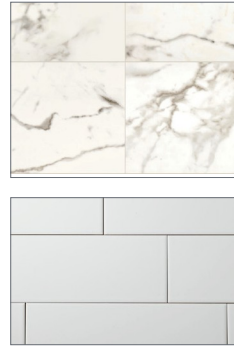

theEDITH

Interior Finishes
Option 1

Wall Color- Amazing Gray
Ceiling Color- Snowbound
Sherwin Williams

Master Shower Floor,
Accent tile +Surround

Master Shower Floor,
Accent tile +Surround

Bathroom Floor
Exhibition Dark Grey
EX04 (unpolished)

the EDITH

Interior Finishes
Option 2

Wall/Ceiling Paint
Snowbound

Backsplash Dal Tile
Marble
Attache Calcatta

Shower Floor

Master Shower
Accent tile
+Surround

Bathroom Floor
Exhibition Dark Grey
(unpolished)

Wood Flooring
Mohawk Silvius Tentree Sand

White Quartz Countertop

Cabinets + Doors
Rift cut white oak

Mohawk Suburbia- 979 Ancient
Marble